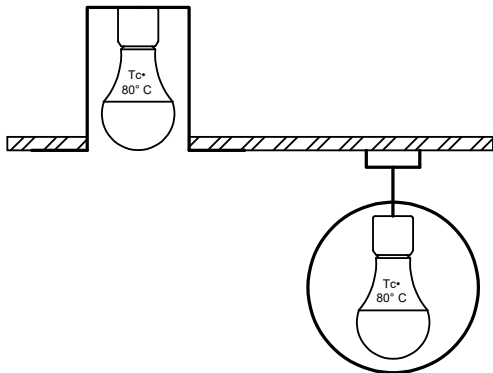

Item name	E27 Casambi Smart White
Ordering code	E201
Item code	E27TW-CAS
Date	10-SEPT-2025

E27 Smart White - Casambi Controlled E27 LED Bulb

Description

The E27 Smart White is a wireless, Casambi-controlled E27 tuneable white LED bulb. It brings innovative functionality to any standard light with a common E27 screw socket. The bulb offers a high color rendering index of >90 and can be easily retrofitted. Simply screw in the bulb, and it's ready to use without the need for any electrical adjustments.

Control

E27 Smart White bulbs can be controlled wirelessly using the free Casambi App on your Smartphone.

Technical Information

Input Voltage	100-240VAC, 50/60Hz
Output	640lm
Wattage	8W
Color Temperature	2200-6500K
CRI	>90
Average Lifetime	25,000hrs
Dimensions	108 x 60mm

Profiles:

24804	TW
37518	TW (for fully enclosed fixture)
19219	RGBTW
37517	RGBTW (for fully enclosed fixture)
Protection	IP50
Light Source	LED
Control	Wireless by Casambi App
Cap Type	E27
Flicker Free	Yes
Certificates	CE

E27 Smart White Bulb with enclosed fixture (Max. 80° C)*

E27 Smart White Bulb with open back fixture (Max 80° C)

Notes* :

- We recommend to use fixture ID #37518 when installing the bulb inside fully enclosed fixture
- Subject to the maximum heatsink temperature limit
- Installing the bulb inside metal enclosure can reduce the control range