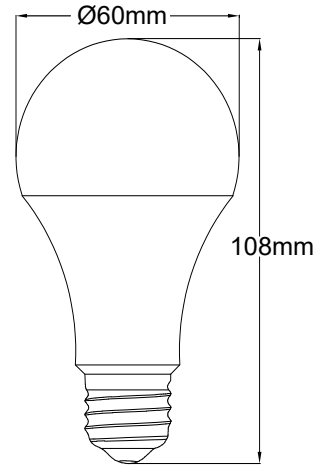

Item name	E27 Casambi Smart White
Ordering code	E201
Item code	E27TW-CAS
Date	10-SEPT-2025

E27 Smart White - Casambi Controlled E27 LED Bulb

Description

The E27 Smart White is a wireless, Casambi-controlled E27 tuneable white LED bulb. It brings innovative functionality to any standard light with a common E27 screw socket. The bulb offers a high color rendering index of >90 and can be easily retrofitted. Simply screw in the bulb, and it's ready to use without the need for any electrical adjustments.

Control

E27 Smart White bulbs can be controlled wirelessly using the free Casambi App on your Smartphone.

Technical Information

Input Voltage	100-240VAC, 50/60Hz
Output	640lm
Wattage	8W
Color Temperature	2200-6500K
CRI	>90
Average Lifetime	25,000hrs
Dimensions	108 x 60mm

E27 Smart White Bulb with enclosed fixture (Max. 80° C)*

E27 Smart White Bulb with open back fixture (Max 80° C)

Notes* :

- We recommend to use fixture ID #37518 when installing the bulb inside fully enclosed fixture
- Subject to the maximum heatsink temperature limit
- Installing the bulb inside metal enclosure can reduce the control range